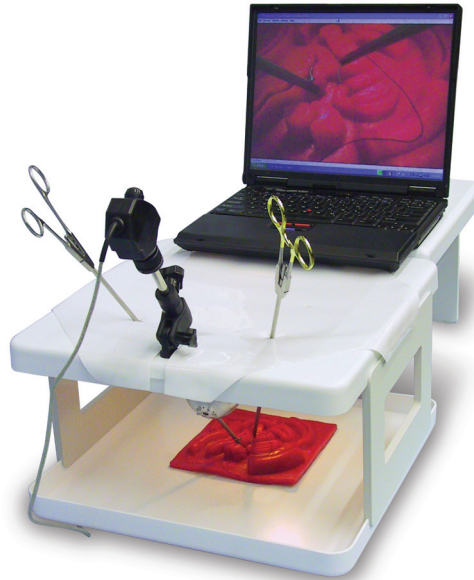

# LapTrainer with SimuVision Package

**Part #:** LTS-PACKAGE  
**Price:** \$1,925.00 USD  
**Size:** 22" h; 18" w; 8" d  
 (carrying case)  
**Weight:** 17 lbs

This highly portable, innovative laparoscopic video trainer features SimuVision™ technology, which is a simulated laparoscope that leverages PC technology to create unsurpassed graphics. SimuVision technology integrated into our laparoscopic trainer creates an affordable and portable platform for product and surgical demonstrations or for teaching techniques and skill building tasks.

This skill set includes four standardized exercises ranging from basic to more advanced in laparoscopic skill development. Perfect for use with the LapTrainer with SimuVision (LTS-40).

## Skill Development:

- » Basic laparoscopic skills and dexterity
- » Improve eye-hand coordination
- » Practice transferring, dissection and suturing

## Features and Benefits:

- » Boom mounted camera head can be adjusted to create 0°, 30°, or 45° scope angles
- » Excellent alternative to costly virtual trainers
- » Can be used with a wide variety of skill development exercises (see compatible products below)
- » Portable and affordable
- » Similar look and feel of an actual laparoscope
- » Sets up in less than five minutes and can be used with any PC or laptop
- » FLS compatible
- » Plugs into a USB 2.0 port - no extended power needed