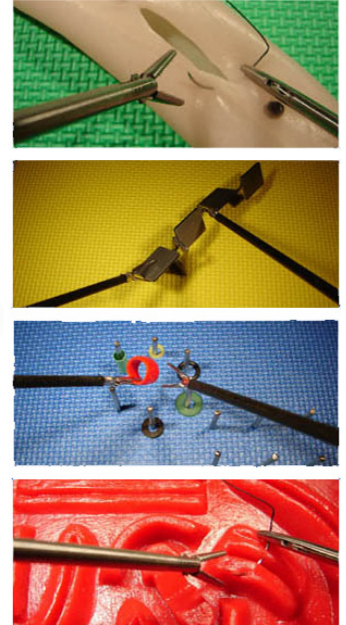

# LapTrainer with SimuVision Package

**Part #:** LTS-PACKAGE  
**Price:** \$1,925.00 USD  
**Size:** 22" h; 18" w; 8" d  
 (carrying case)  
**Weight:** 17 lbs

This highly portable, innovative laparoscopic video trainer features SimuVision™ technology, which is a simulated laparoscope that leverages PC technology to create unsurpassed graphics. SimuVision technology integrated into our laparoscopic trainer creates an affordable and portable platform for product and surgical demonstrations or for teaching techniques and skill building tasks.

This skill set includes four standardized exercises ranging from basic to more advanced in laparoscopic skill development. Perfect for use with the LapTrainer with SimuVision (LTS-40).

## Skill Development:

- » Basic laparoscopic skills and dexterity
- » Improve eye-hand coordination
- » Practice transferring, dissection and suturing

## Features and Benefits:

- » Boom mounted camera head can be adjusted to create 0°, 30°, or 45° scope angles
- » Excellent alternative to costly virtual trainers
- » Can be used with a wide variety of skill development exercises (see compatible products below)
- » Portable and affordable
- » Similar look and feel of an actual laparoscope
- » Sets up in less than five minutes and can be used with any PC or laptop
- » FLS compatible
- » Plugs into a USB 2.0 port - no extended power needed